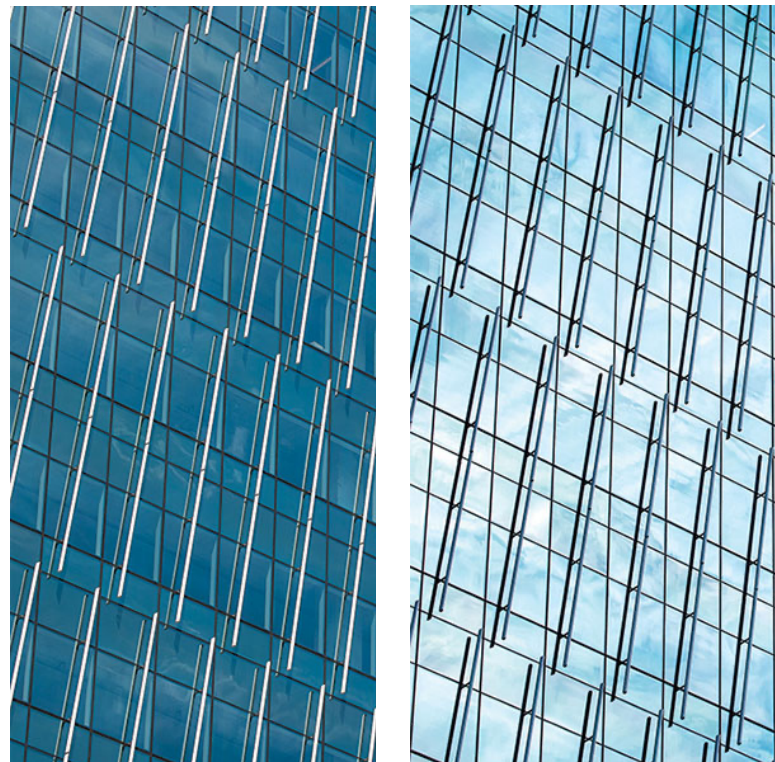

OPACI-COAT-300® is a registered trademark of ICD High Performance Coatings + Chemistries.

255 King, Seattle, WA, USA – Photos © Tom Kessler

Example of Façade Visual Harmonization, when vision and spandrel glass become indistinguishable from one another.